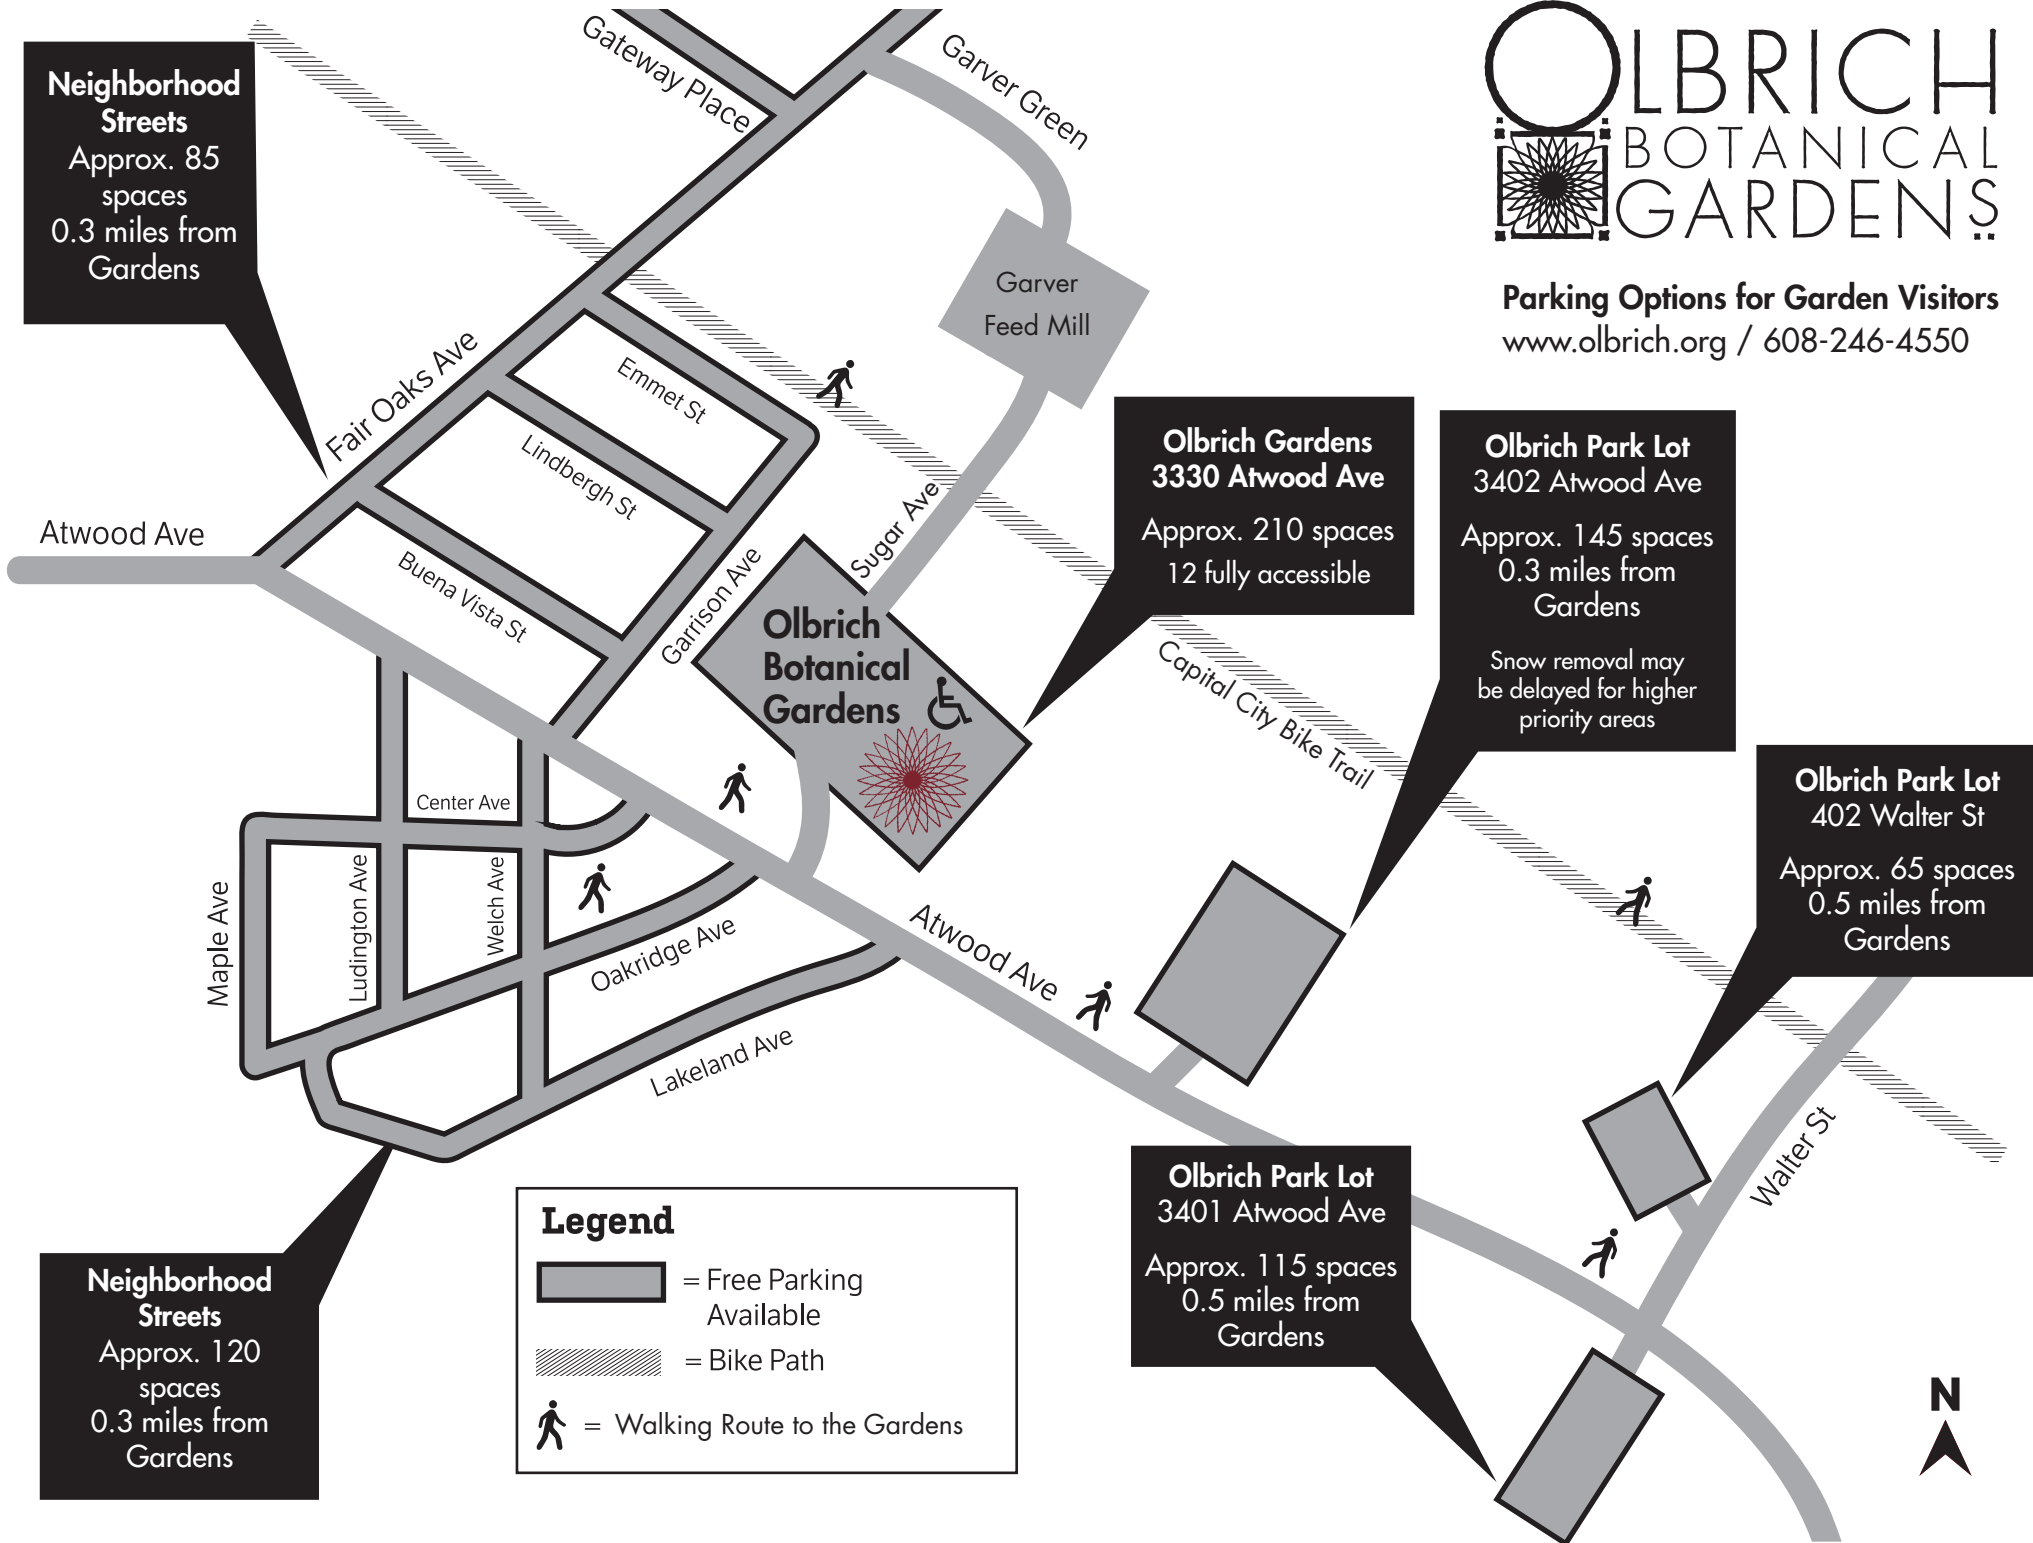

OLBRICH BOTANICAL GARDENS

Parking Options for Garden Visitors
www.olbrich.org / 608-246-4550

Neighborhood Streets
 Approx. 85 spaces
 0.3 miles from Gardens

Olbrich Gardens
 3330 Atwood Ave
 Approx. 210 spaces
 12 fully accessible

Olbrich Park Lot
 3402 Atwood Ave
 Approx. 145 spaces
 0.3 miles from Gardens
 Snow removal may be delayed for higher priority areas

Olbrich Park Lot
 402 Walter St
 Approx. 65 spaces
 0.5 miles from Gardens

Olbrich Park Lot
 3401 Atwood Ave
 Approx. 115 spaces
 0.5 miles from Gardens

Neighborhood Streets
 Approx. 120 spaces
 0.3 miles from Gardens

Legend

-  = Free Parking Available
-  = Bike Path
-  = Walking Route to the Gardens